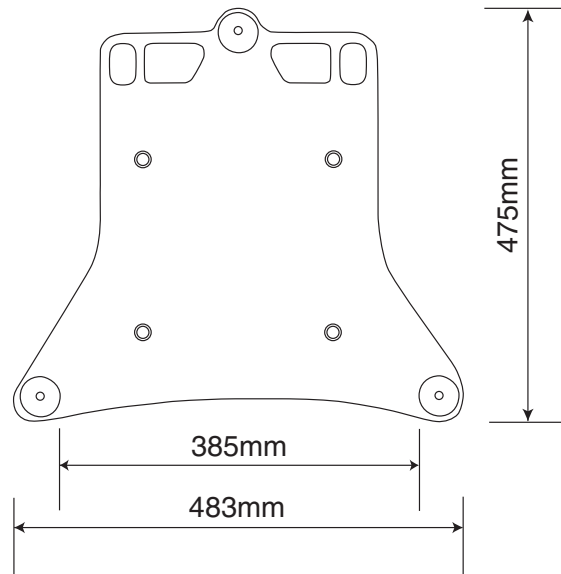

QBase Dimensions

QBase Shelf
(thickness 18mm)

Starter Pack

Shelf Pack